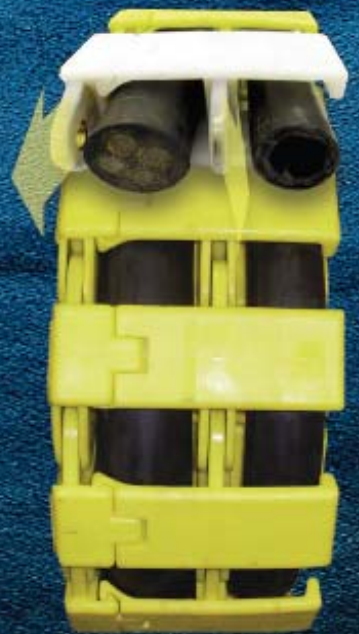

SCORPION

MULTI-PULL

Nylon Cable & Hose Protection Systems

Total Cable Protection

Cable and hose are contained separately, allowing removal of one without disturbing the other

- *Easy Access*
- *No Clips*
- *No Pins*
- *No Ties*
- *No Recycled products used in Scorpion Manufacture*
- *Increased Towing Strength for Wider Faces*